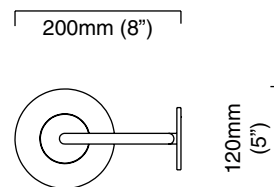

BIG BULB OPAL WALL

- finish options**
 - polished brass
 - polished nickel
- shade**
 - opal glass - 120mm (5") diameter
- bulbs**
 - 240v - 1 x G9 mains halogen, 25w max
 - 120v - 1 x G9 mains halogen, 25w max
 - (no bulbs supplied)
- weight**
 - 2kg (4.4lbs)
- certification**
 - CE compliant

mounting plate dimensions

240v

120v
mounts on to 4" junction box